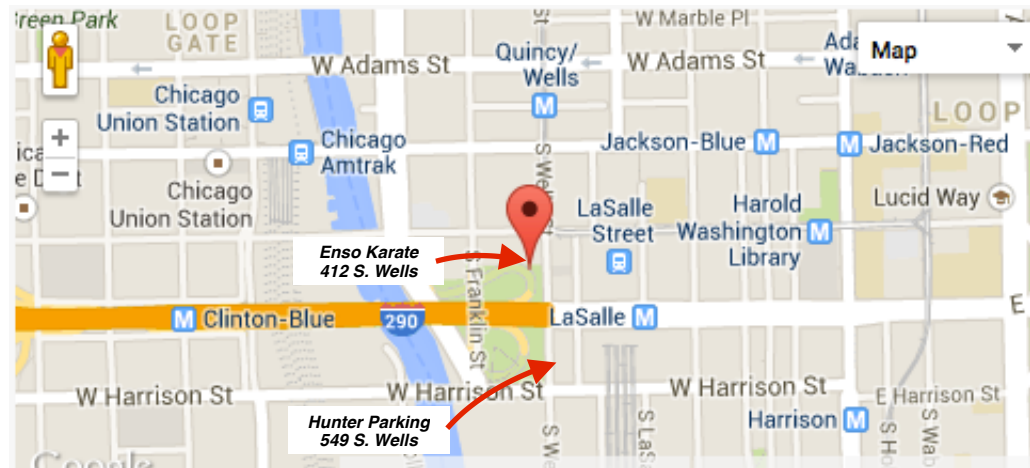

412 S. WELLS, 7TH FLOOR, CHICAGO, IL 60607

DISCOUNTED PARKING NEARBY

Use the parking lot at 549 S. Wells Street, which is on the Northeast corner of Wells and Harrison. Enso has a special discount with Hunter Parking. You may park for \$2. Park in an available spot and display your ENSO SHOTOKAN PARKING PASS on the driver's side dashboard. Walk north to 412 S. Wells, find Enso in the directory and call up. We'll buzz you in! Take the elevator to the 7th Floor.