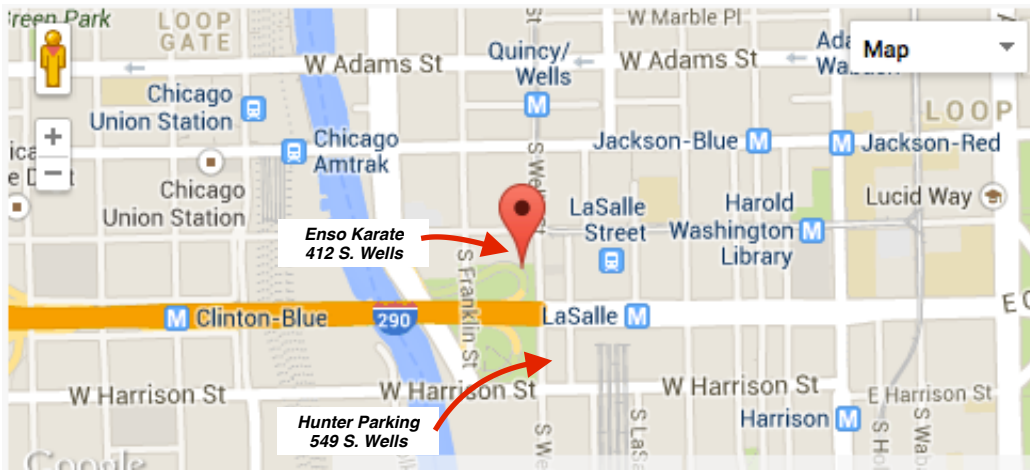

412 S. WELLS, 7TH FLOOR, CHICAGO, IL 60607

DISCOUNTED PARKING NEARBY

Use the parking lot at 549 S. Wells Street, which is on the Northeast corner of Wells and Harrison. Enso has a special discount with Hunter Parking. You may park for \$2. Park in an available spot and display your ENSO SHOTOKAN PARKING PASS on the driver's side dashboard. Walk north to 412 S. Wells, find Enso in the directory and call up. We'll buzz you in! Take the elevator to the 7th Floor.